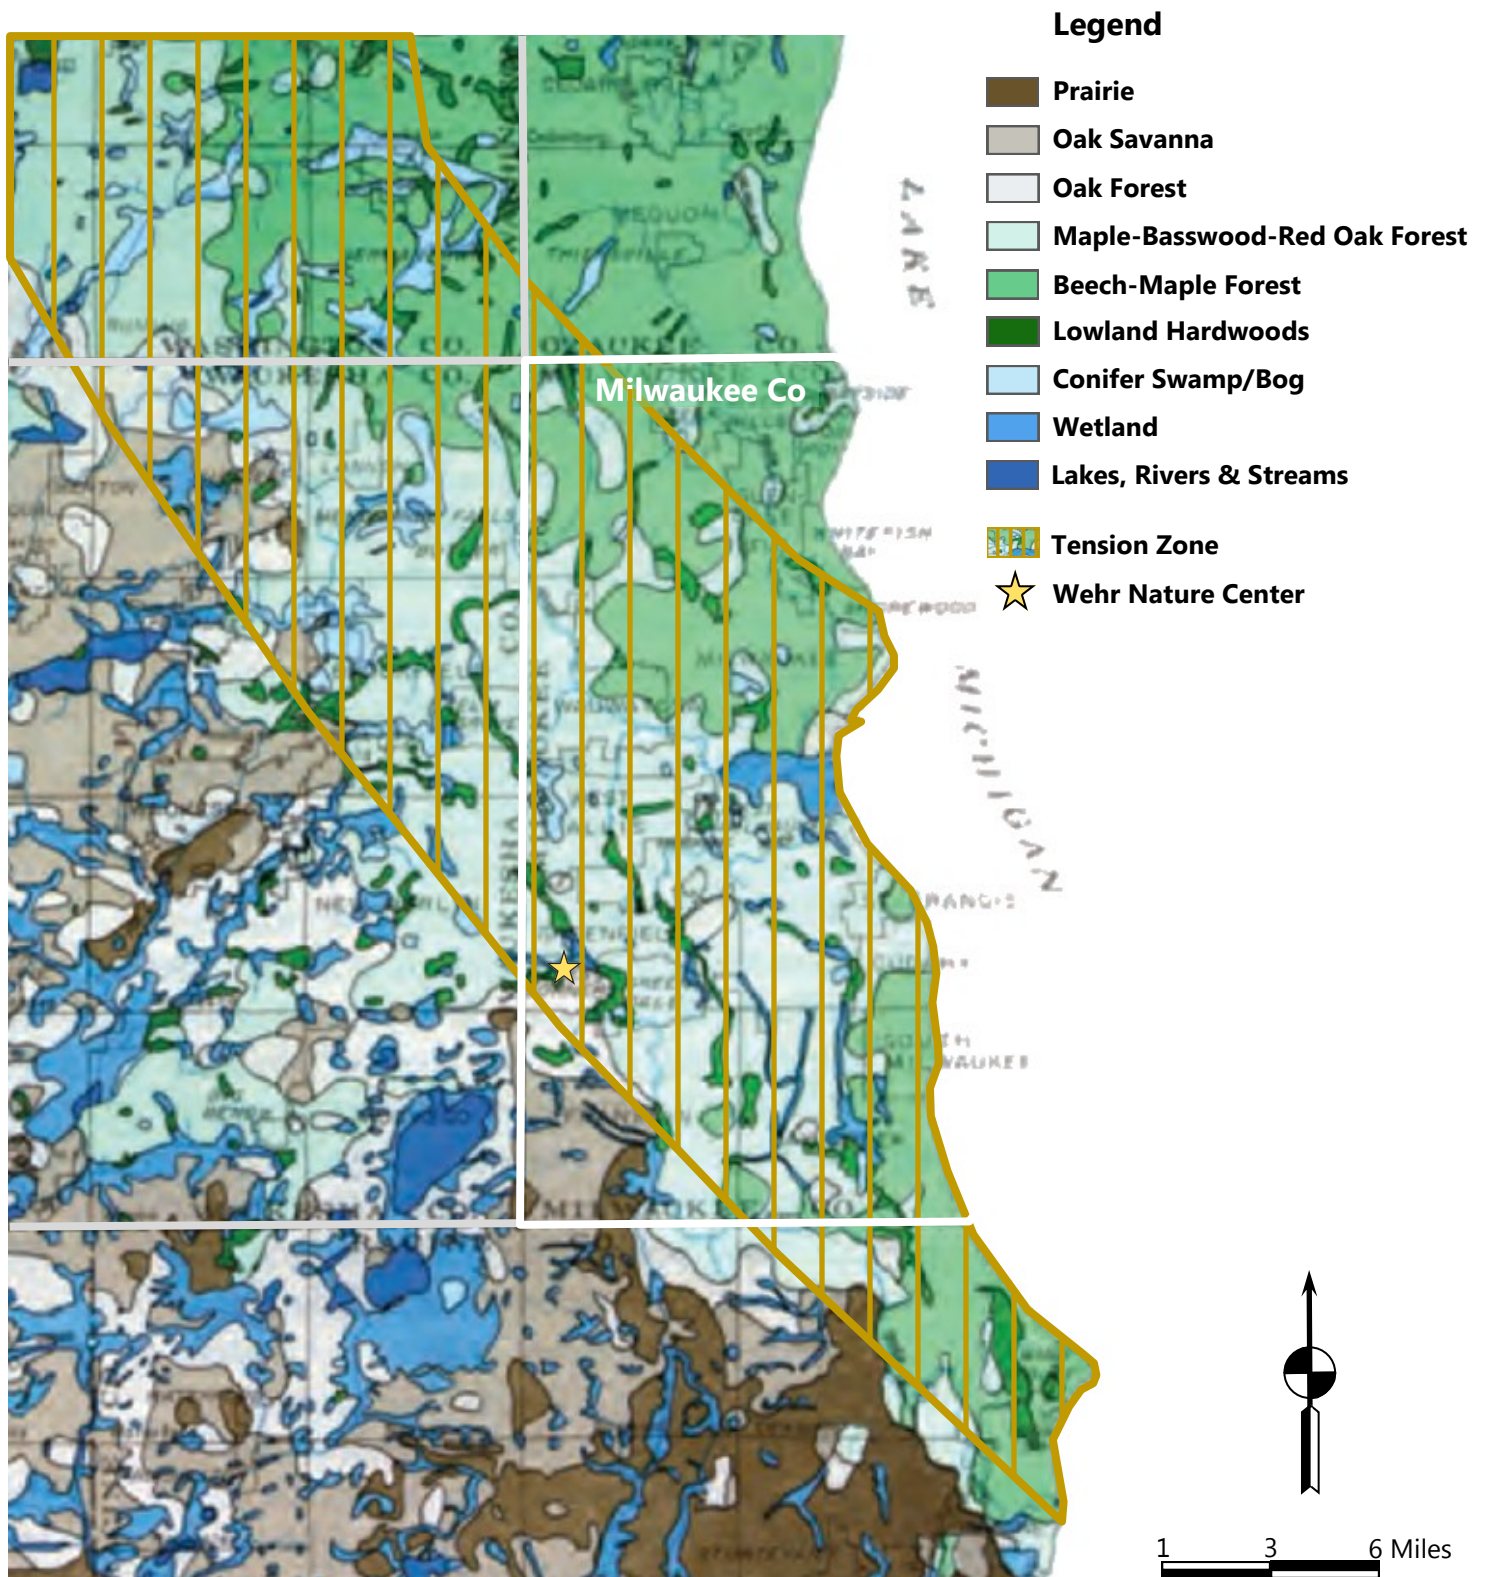

Presettlement Vegetation of Milwaukee and Surrounding Counties 1836*

*Original map from Southeast Wisconsin Regional Planning Commission's "Presettlement Vegetation of Southeast Wisconsin 1836"